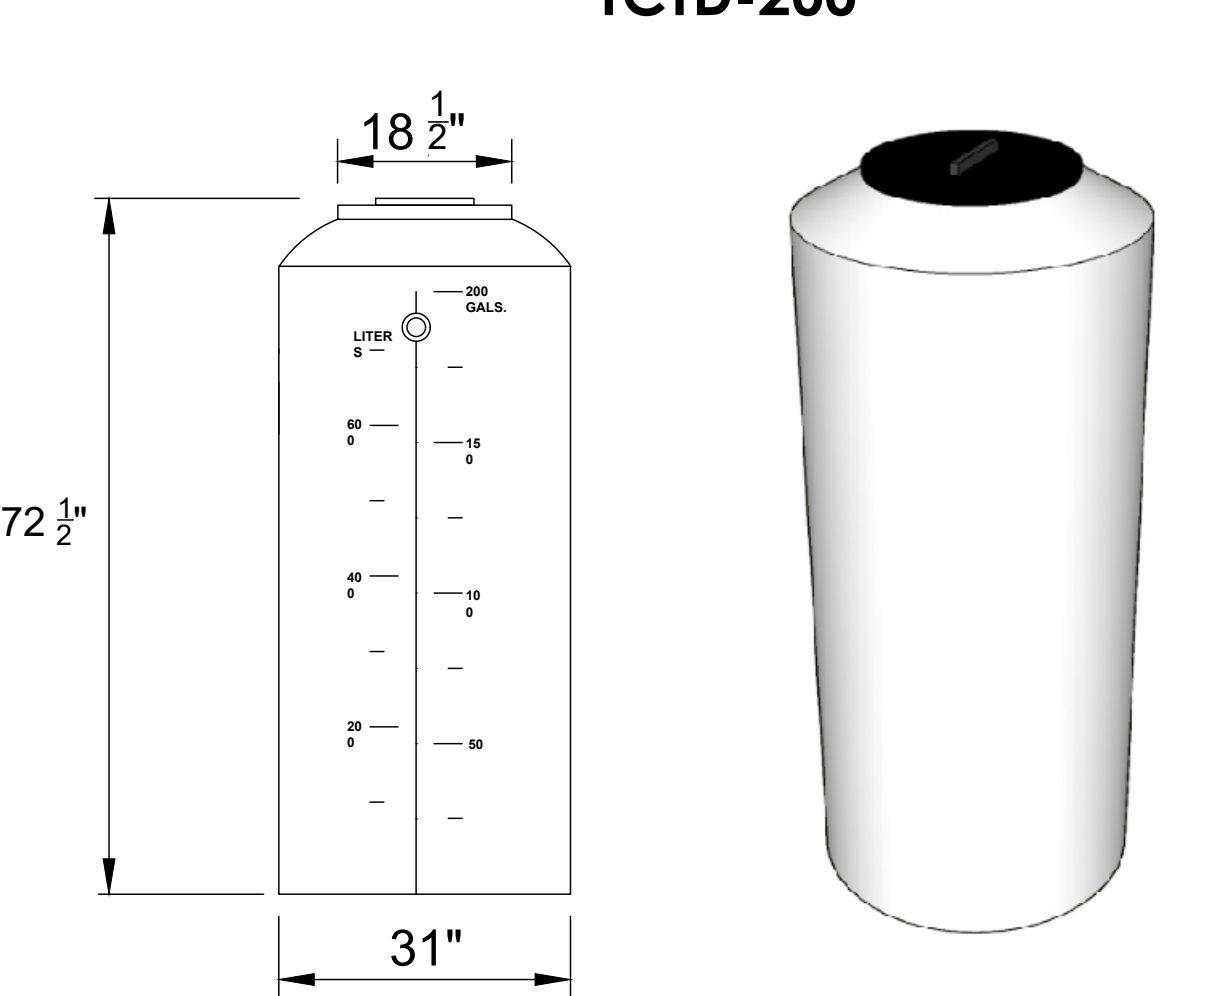

4

3

2

1

TCTD-100

TCTD-200

TCTD-250

TCTD-300

TCTD-400

TCTD-500

NOTES:

UNLESS STATED OTHERWISE DIMENSIONS ARE IN INCHES

DO NOT SCALE DRAWING

MATERIAL:			
WEIGHT [lb]:		NAME	DATE
		DRAWN	DR 12/02/2023
CHECKED			

TITLE:

100-500 GALLON WATER & CHEMICAL STORAGE TANKS

TCTD SERIES

SHEET 1 OF 1

SCALE: 1:2

REV:

SIZE:

T&C PLASTICS

WWW.TANDCPLASTICS.COM

732-780-5300