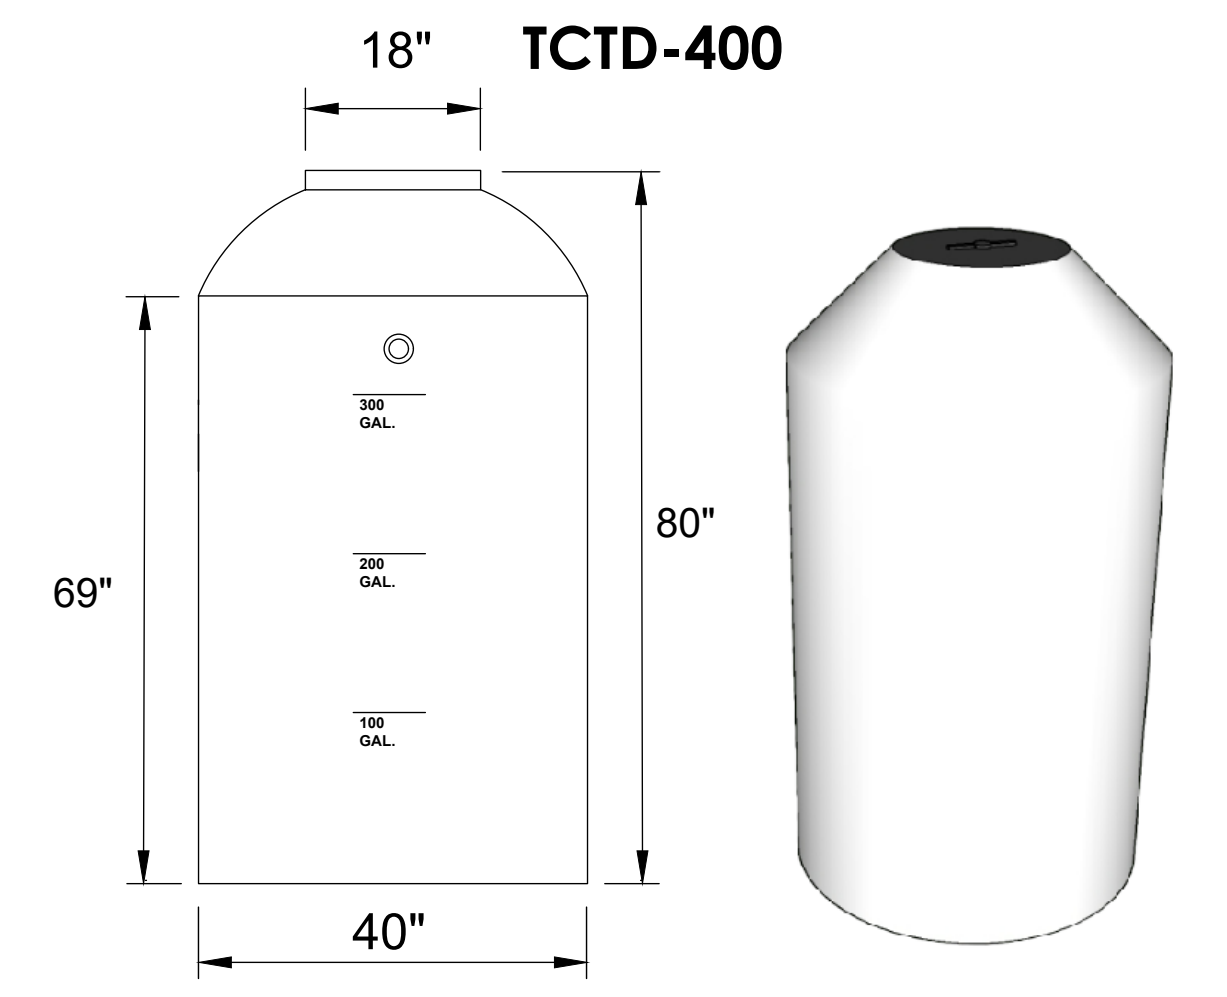

TCTD-400

TCTD-500

NOTES:

UNLESS STATED OTHERWISE DIMENSIONS ARE IN INCHES

DO NOT SCALE DRAWING

MATERIAL:			
WEIGHT [lb]:		NAME	DATE
		DRAWN	DR 12/02/2023
CHECKED			

TITLE:

100-500 GALLON WATER & CHEMICAL STORAGE TANKS