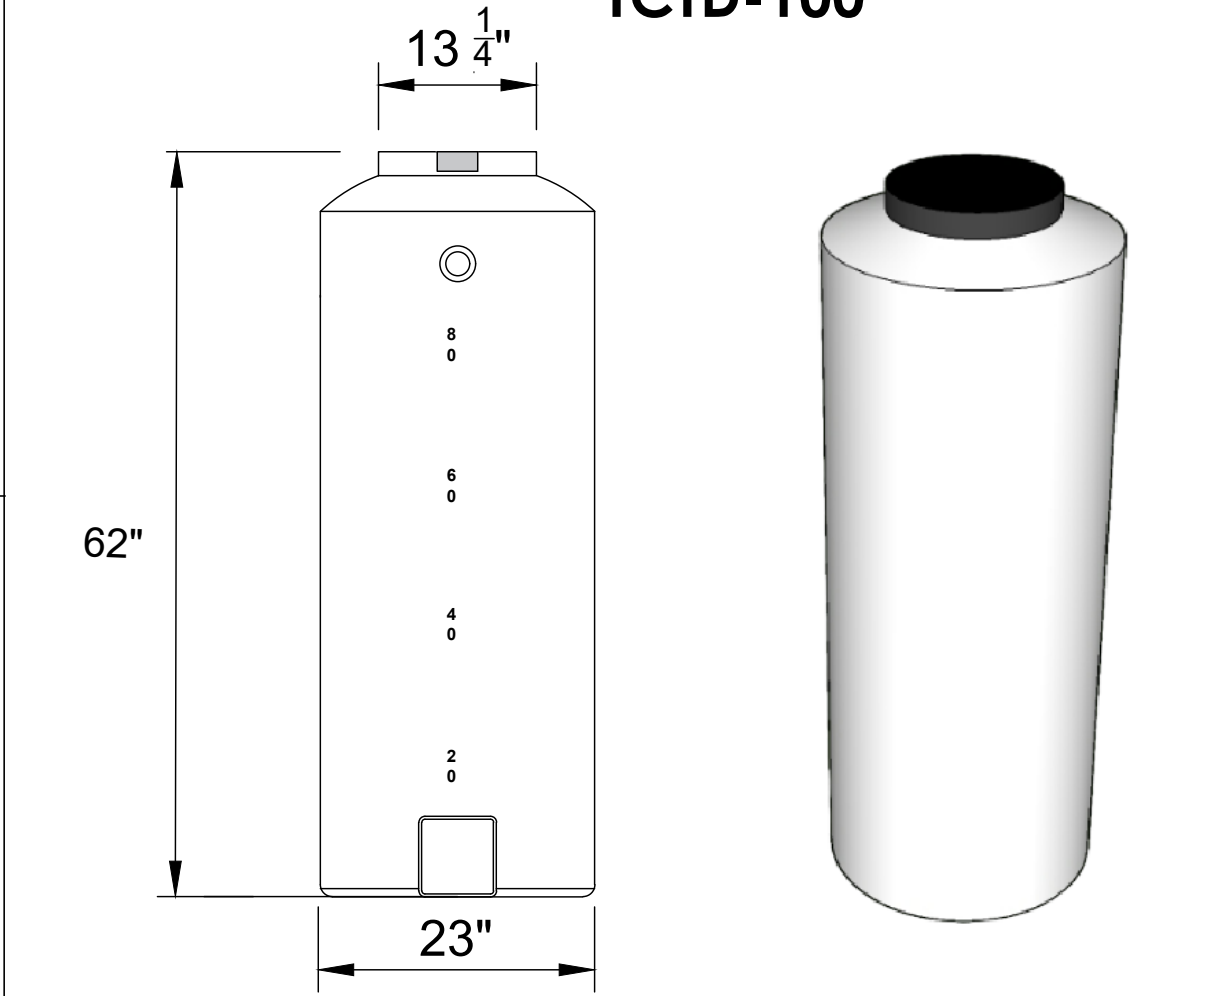

TCTD-400

TCTD-500

NOTES:

UNLESS STATED OTHERWISE DIMENSIONS ARE IN INCHES

DO NOT SCALE DRAWING

MATERIAL:			
WEIGHT [lb]:		NAME	DATE
		DRAWN	DR 12/02/2023
CHECKED			

TITLE:

100-500 GALLON WATER & CHEMICAL STORAGE TANKS