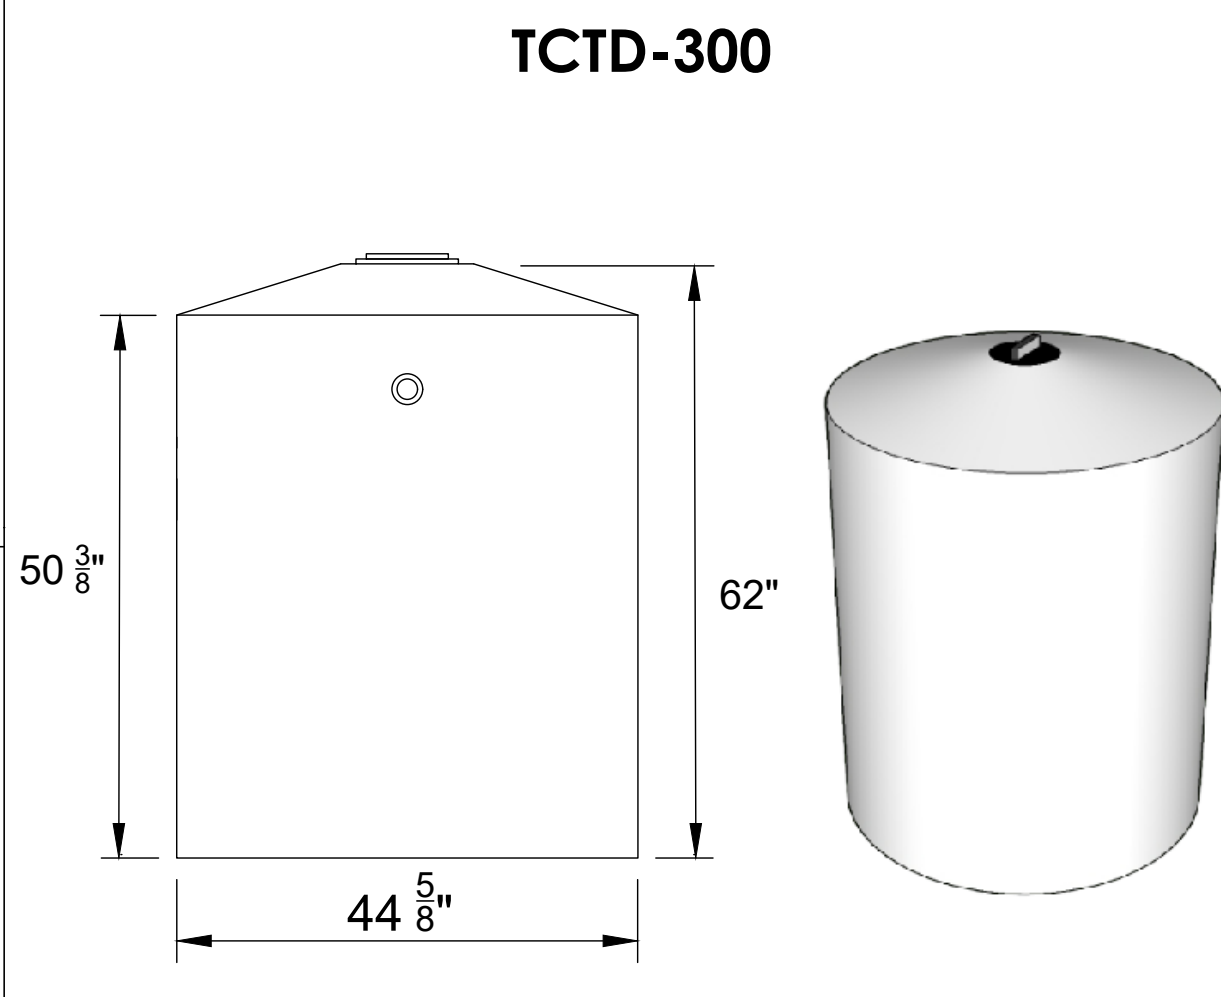

4

3

2

1

TCTD-100

TCTD-200

TCTD-250

TCTD-300

TCTD-400

TCTD-500

NOTES:

UNLESS STATED OTHERWISE DIMENSIONS ARE IN INCHES

DO NOT SCALE DRAWING

MATERIAL:			
WEIGHT [lb]:		NAME	DATE
		DRAWN	DR 12/02/2023
CHECKED			

TITLE:

100-500 GALLON WATER & CHEMICAL STORAGE TANKS