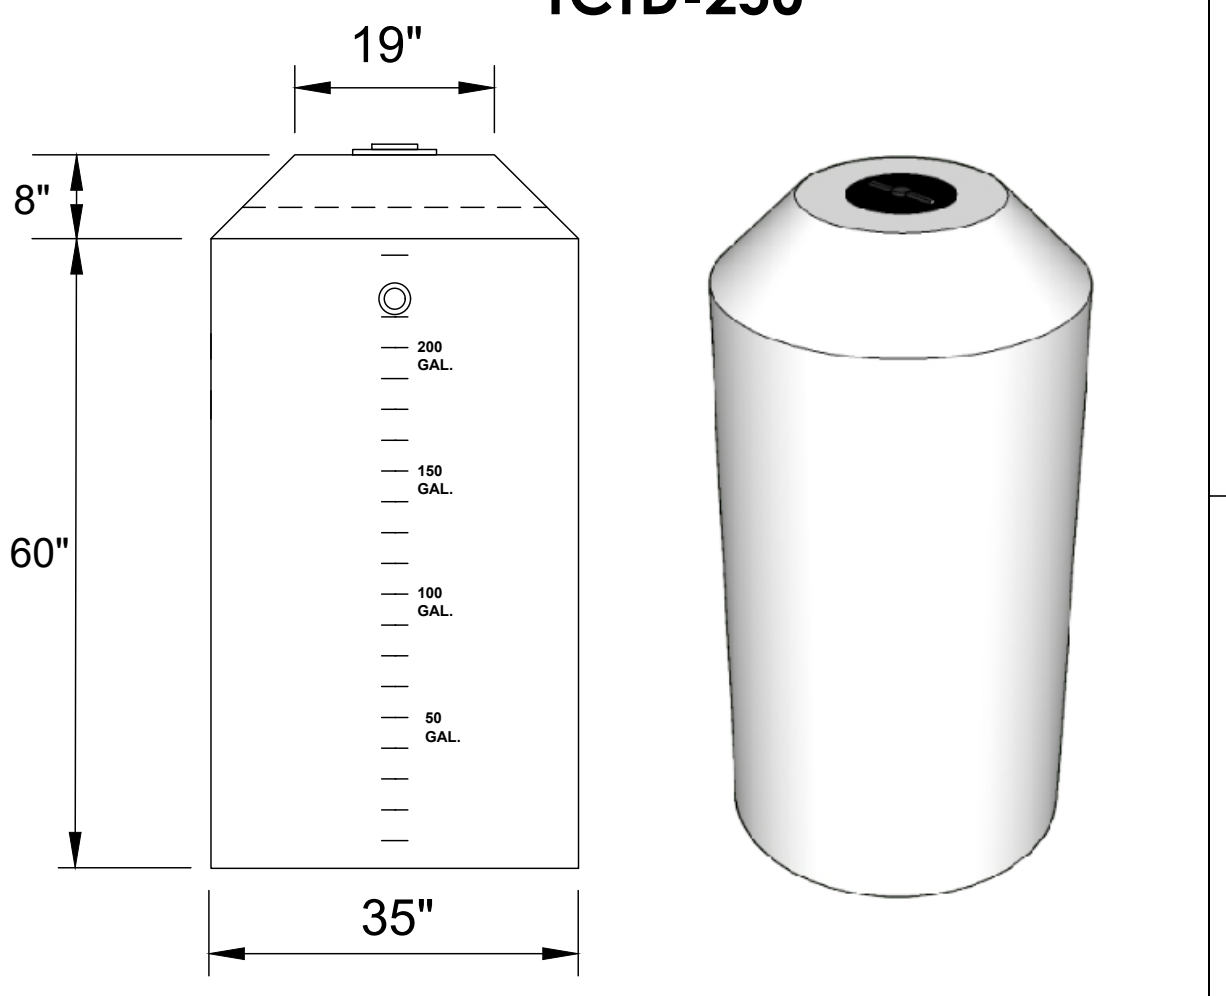

4

3

2

1

TCTD-100

TCTD-200

TCTD-250

TCTD-300

TCTD-400

TCTD-500

NOTES:

UNLESS STATED OTHERWISE DIMENSIONS ARE IN INCHES

DO NOT SCALE DRAWING

MATERIAL:			
WEIGHT [lb]:		NAME	DATE
		DRAWN	DR 12/02/2023
CHECKED			

TITLE:

100-500 GALLON WATER & CHEMICAL STORAGE TANKS