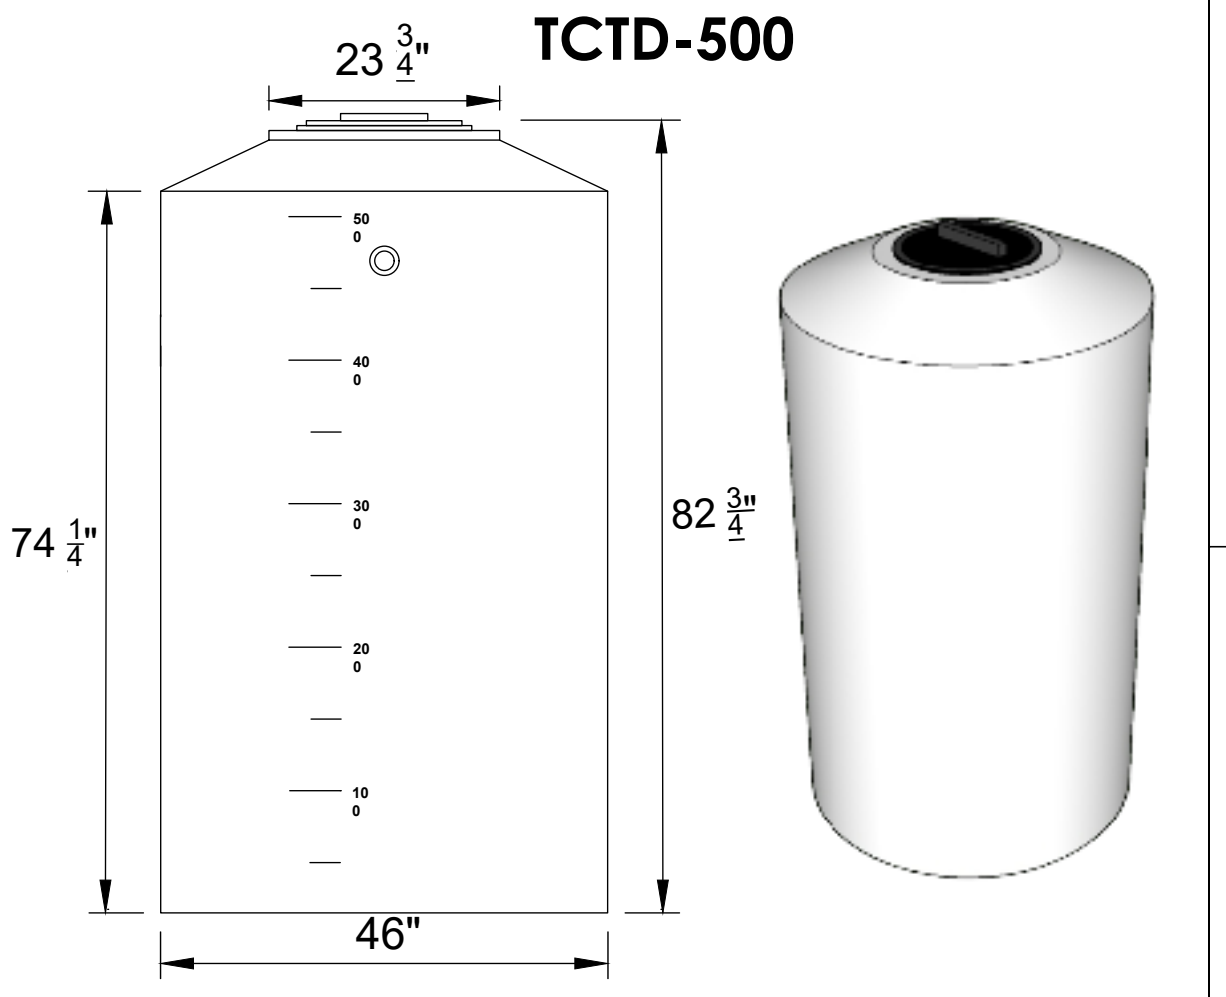

4

3

2

1

TCTD-100

TCTD-200

TCTD-250

TCTD-300

TCTD-400

TCTD-500

NOTES:

UNLESS STATED OTHERWISE DIMENSIONS ARE IN INCHES

DO NOT SCALE DRAWING

MATERIAL:			
WEIGHT [lb]:		NAME	DATE
		DRAWN	DR 12/02/2023
CHECKED			

TITLE:

100-500 GALLON WATER & CHEMICAL STORAGE TANKS

TCTD SERIES

SHEET 1 OF 1

SCALE: 1:2

REV:

SIZE:

T&C PLASTICS

WWW.TANDCPLASTICS.COM

732-780-5300