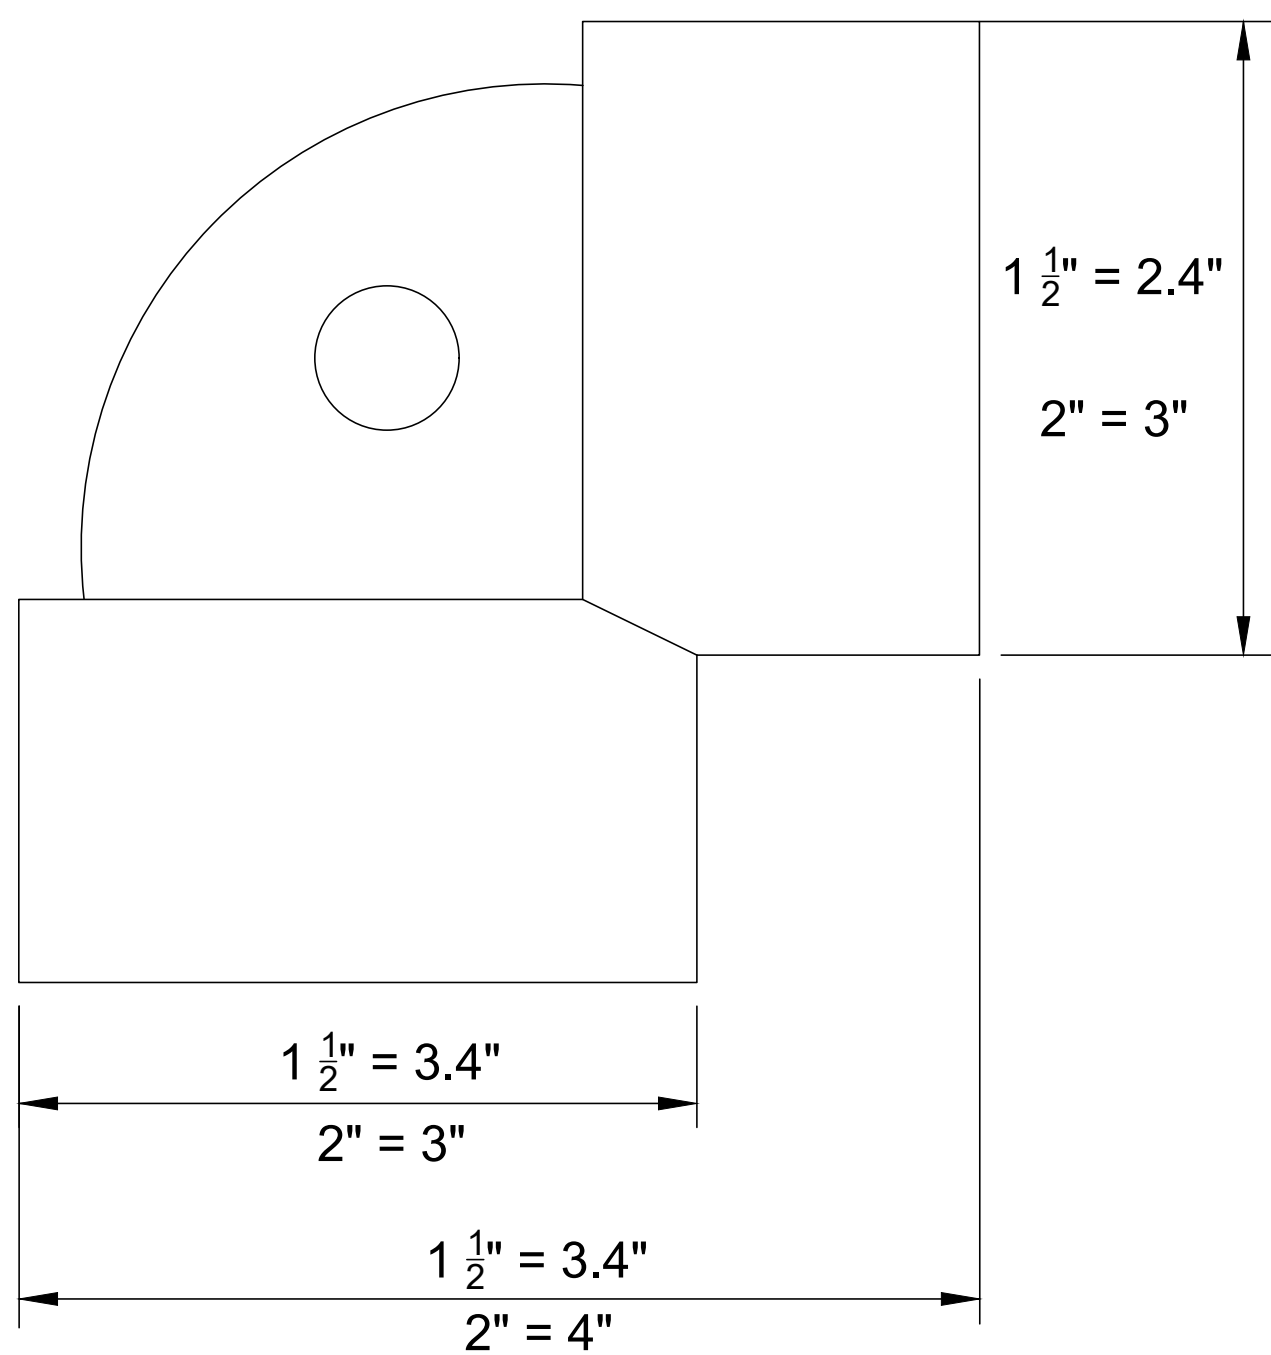

90-DEGREE POLYPROPYLENE CHEMICAL DRAINAGE ELBOWS

PP-31 = 1 1/2"
PP-30 = 2"

SIDE VIEW

END VIEW

1 1/2" **AND** 2" THREADED POLYPROPYLENE, 90-DEGREE ELBOW, SHORT RADIUS.
NOTE: SMALLER AND LARGER SIZES AVAILABLE, AS WELL AS STREET ELBOWS & OTHER CUSTOM CONFIGURATIONS.

UNLESS STATED OTHERWISE DIMENSIONS ARE IN INCHES	MATERIAL: POLYPROPYLENE				TITLE: PP-31 / PP-30 ELBOW	REV:	 WWW.TANDCPLASTICS.COM 732-780-5300		
	WEIGHT [lb]:		NAME	DATE				SHEET 1 OF 1	SIZE:
	DO NOT SCALE DRAWING		DRAWN	DR					
		CHECKED							
THE INFORMATION CONTAINED IN THIS DRAWING IS THE SOLE PROPERTY OF TOWN & COUNTRY PLASTICS LLC. ANY REPRODUCTION IN PART OR AS A WHOLE WITHOUT THE WRITTEN PERMISSION OF TOWN & PLASTICS LLC IS PROHIBITED.									