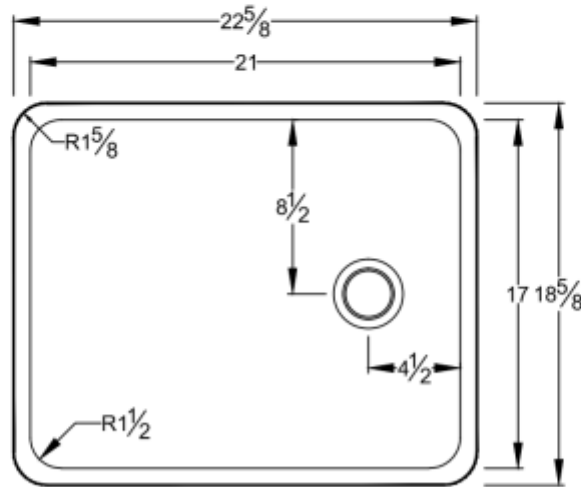

This dimension is 10 9/16"

SINK MOLDED FROM EPOXY RESIN		THIS SINK SHIPS FROM TAYLOR, TX 76574	
 TOWN & COUNTRY PLASTICS <i>Customized For Precision</i> 10B TIMBER LANE MARLBORO, NJ 07746 732-780-5300 WWW.TANDCPLASTICS.COM	<u>WEIGHT</u> 59 lbs.		<u>MODEL #:</u> D-33E