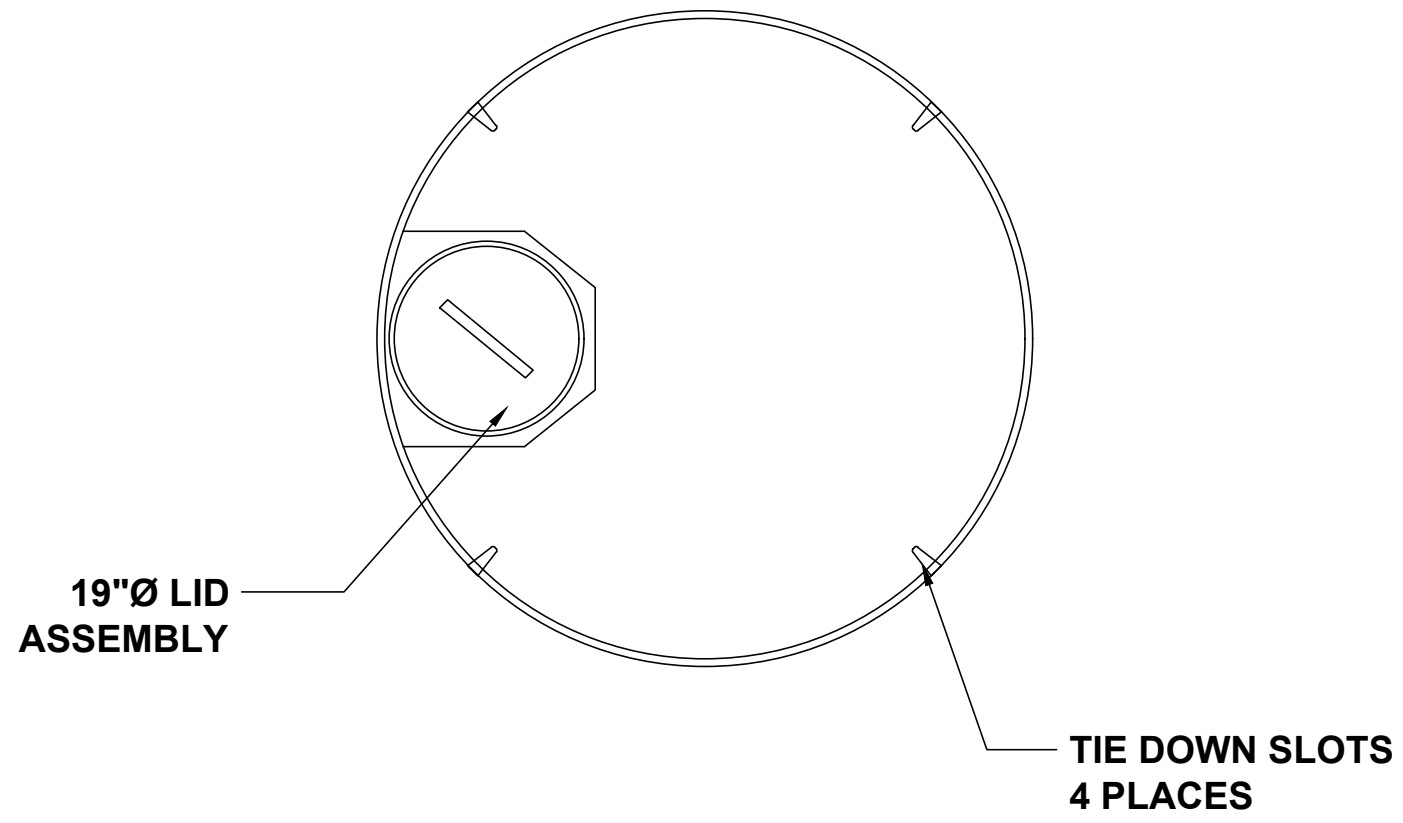

4

3

2

1

TOP VIEW

SECTION VIEW

TANK GALLON CAPACITY:	WELDED BY:	UNLESS STATED OTHERWISE DIMENSIONS ARE IN INCHES	MATERIAL: HDPE - ASTM 2148			TITLE: TCTD-HDPE-1000	TCTD SERIES	REV:	 WWW.TANDCPLASTICS.COM 732-780-5300
TANK GALLON CAPACITY WITH LIMESTONE:	COMPLETED BY:		WEIGHT [lb]:	NAME	DATE		SHEET 1 OF 1	SIZE:	
LIMESTONE REQUIRED:	REVIEWED BY:		DO NOT SCALE DRAWING	DRAWN	DR		01/16/2023	SCALE: 1:2	
THE INFORMATION CONTAINED IN THIS DRAWING IS THE SOLE PROPERTY OF TOWN & COUNTRY PLASTICS LLC. ANY REPRODUCTION IN PART OR AS A WHOLE WITHOUT THE WRITTEN PERMISSION OF TOWN & PLASTICS LLC IS PROHIBITED.									