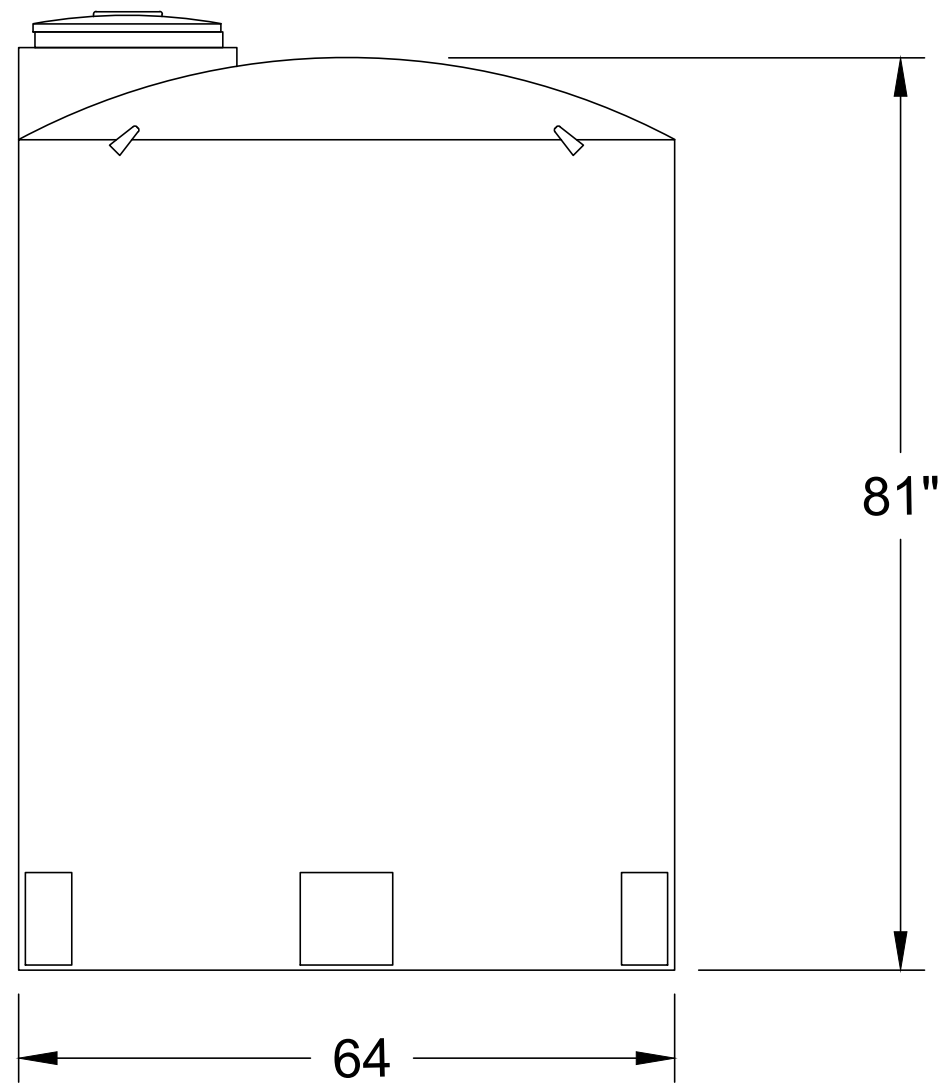

4

3

2

1

TOP VIEW

SECTION VIEW

TANK GALLON CAPACITY:	WELDED BY:	UNLESS STATED OTHERWISE DIMENSIONS ARE IN INCHES	MATERIAL: HDPE - ASTM 2148			TITLE: TCTD-HDPE-1000	TCTD SERIES	REV:	 WWW.TANDCPLASTICS.COM 732-780-5300
TANK GALLON CAPACITY WITH LIMESTONE:	COMPLETED BY:		WEIGHT [lb]:	NAME	DATE		SHEET 1 OF 1	SIZE:	
LIMESTONE REQUIRED:	REVIEWED BY:		DO NOT SCALE DRAWING	DRAWN	DR		01/16/2023	SCALE: 1:2	
THE INFORMATION CONTAINED IN THIS DRAWING IS THE SOLE PROPERTY OF TOWN & COUNTRY PLASTICS LLC. ANY REPRODUCTION IN PART OR AS A WHOLE WITHOUT THE WRITTEN PERMISSION OF TOWN & PLASTICS LLC IS PROHIBITED.									