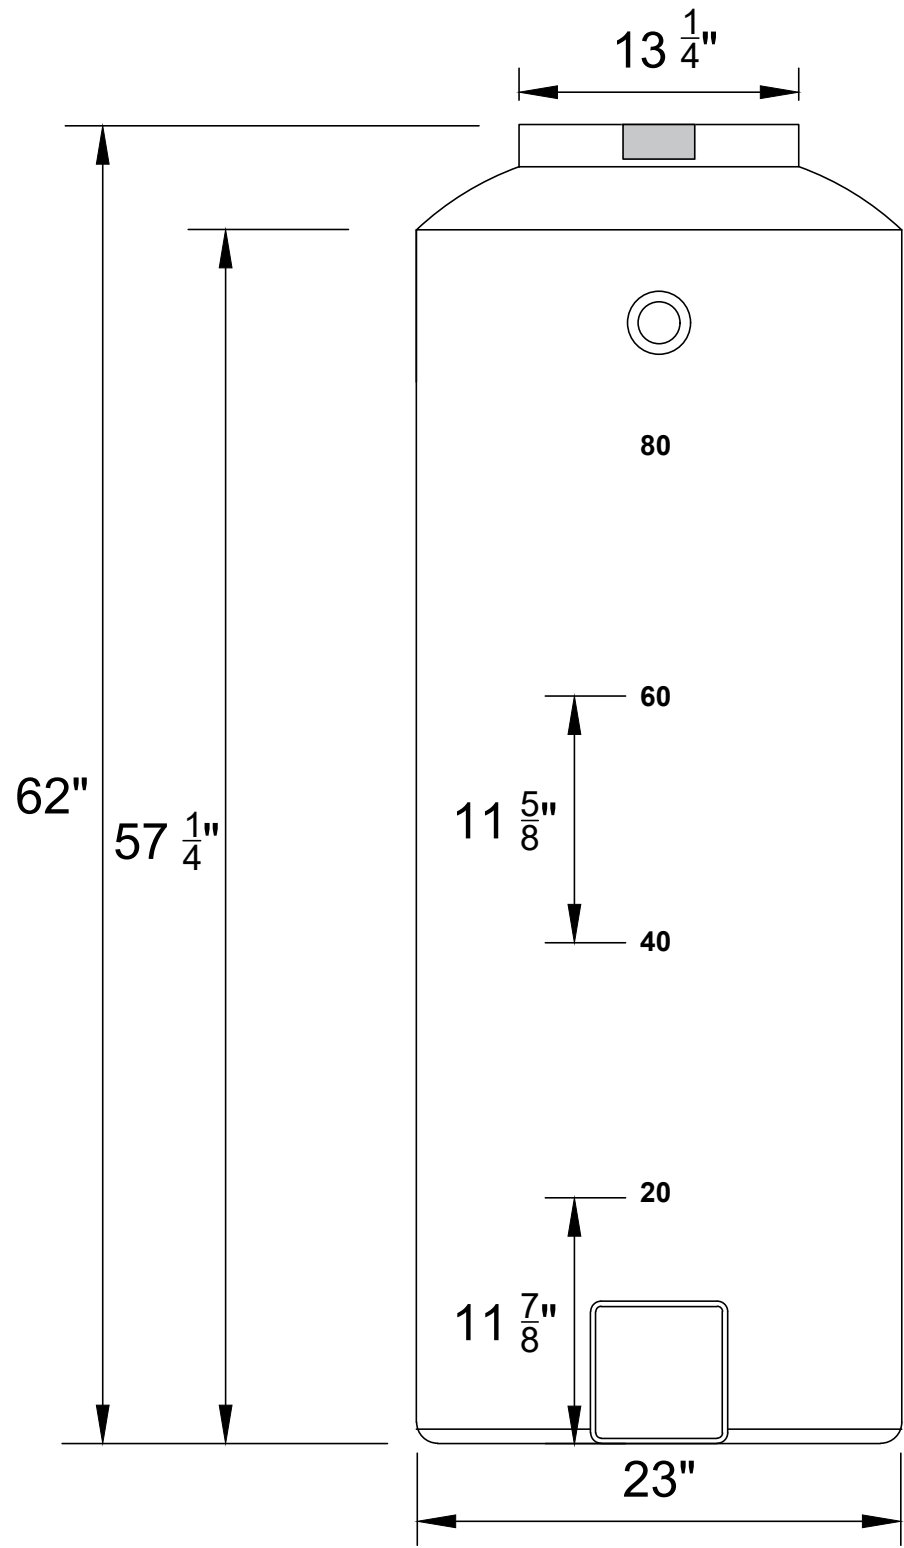

4

3

2

1

TOP VIEW

8" DIAMETER THREADED PUMP OUT ACCESS COVER

	FITTING SIZE	FITTING TYPE (MPT OR PLAIN END)	FITTING CENTERLINE

13 1/4"

SECTION VIEW

TANK GALLON CAPACITY:
100

WELDED BY:

MATERIAL:
HDPE

TITLE:
TCTD-100/HDPE

TCTD SERIES

REV:

COMPLETED BY:

UNLESS STATED OTHERWISE DIMENSIONS ARE IN INCHES

WEIGHT [lb]:	NAME	DATE
	DRAWN DR	09/10/2022

SHEET 1 OF 1

SIZE:

REVIEWED BY:

DO NOT SCALE DRAWING

CHECKED

SCALE: 1:2